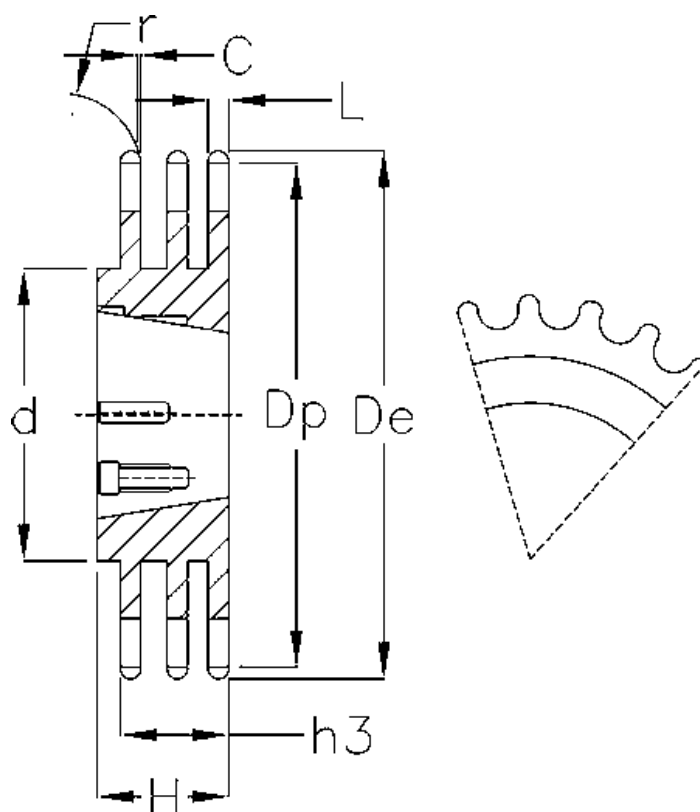

Article number: 616033008076

Description: Taperbored sprocket 16 B-3 Z=76 triplex
for bushing 4030

Measures

Bushing = 4030
 C = 2.5
 Chain = 16 B-3
 Chain size = 1" x 17,02 mm
 d = 216
 De = 627
 Dp = 614.65
 H = 79.6

h3 = 79.6
 Material = Stål
 No. of teeth = 76
 r = 26